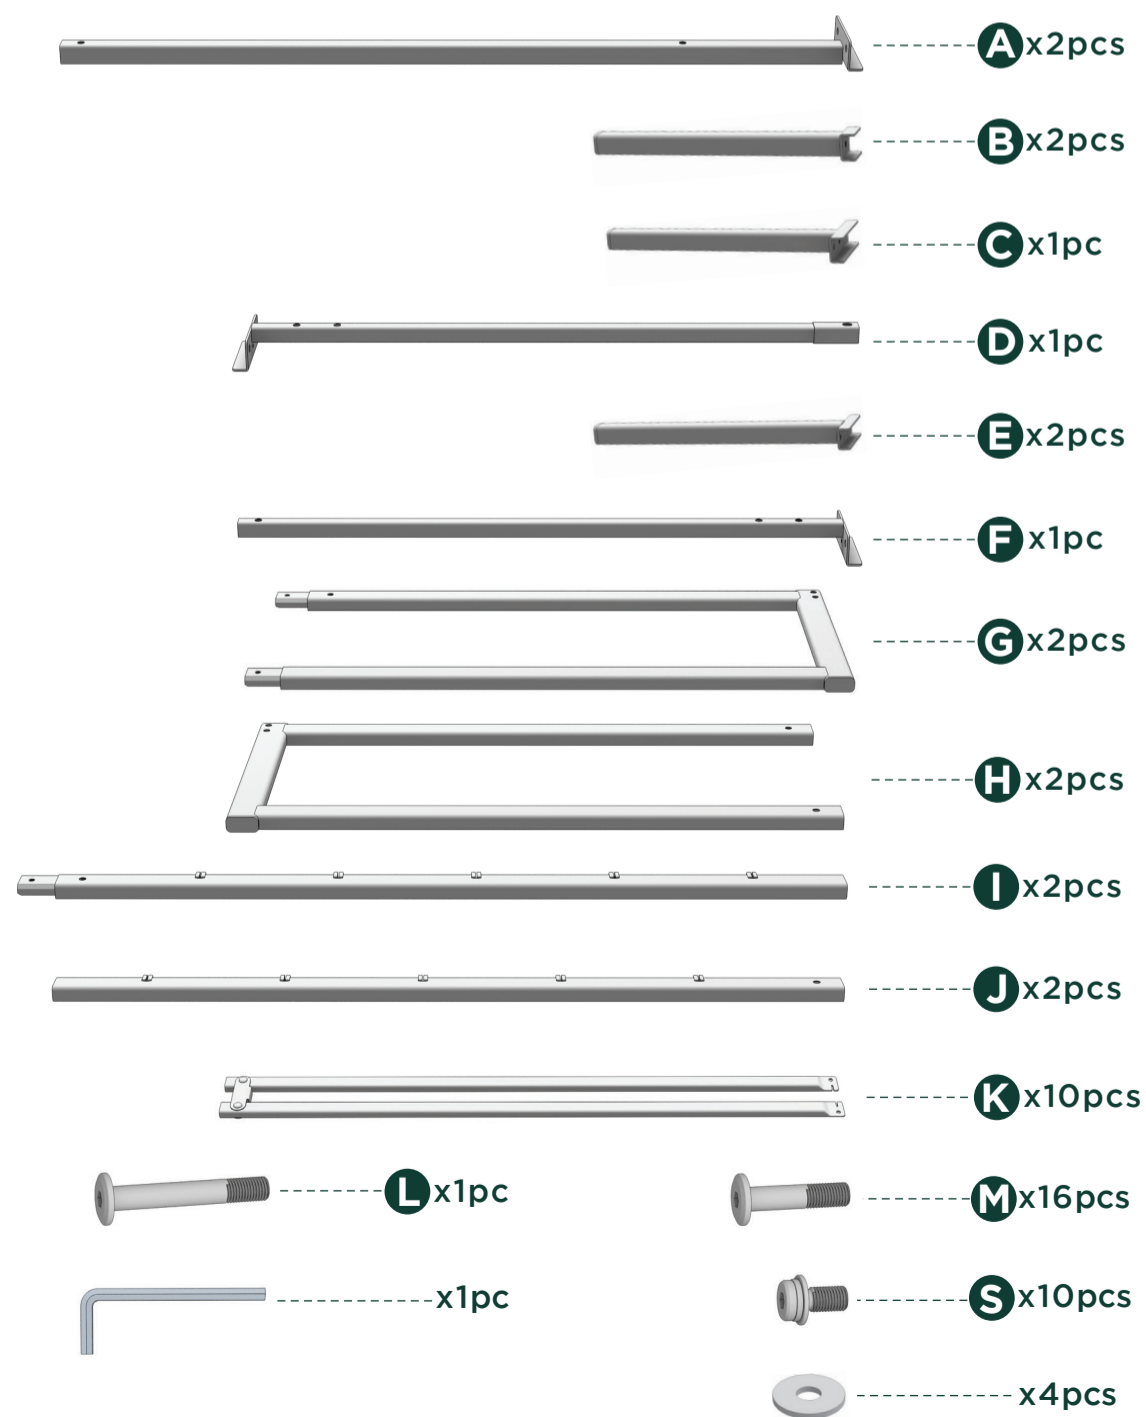

Easy as 1-2-3 Assembly Instruction

Numbers must Match for Secure Assembly

QLSP-2

Components

THIS PRODUCT REQUIRES ADULT ASSEMBLY

If any part is missing or if you have any questions regarding the product, please call our customer service team or send us an email and have this assembly manual open to the components list ready to provide the model name and component number.

1

x2

2

3

4

5

6

x2

7

8

9

10

11

12

13

14