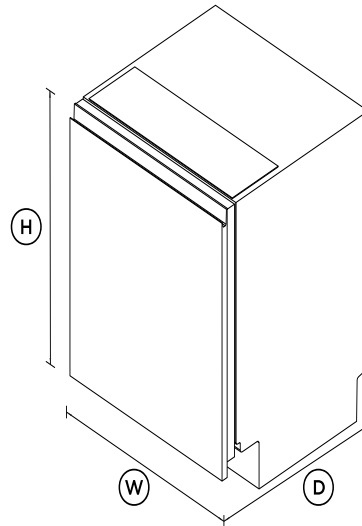

DIMENSIONS

Height	857 - 917mm
Width	597mm
Depth	574mm

FEATURES & BENEFITS

SEAMLESS DESIGN

Install this dishwasher flush under your benchtop with minimal gaps. Designed to match our Contemporary family of appliances with a recessed handle for a seamless finish in your kitchen.