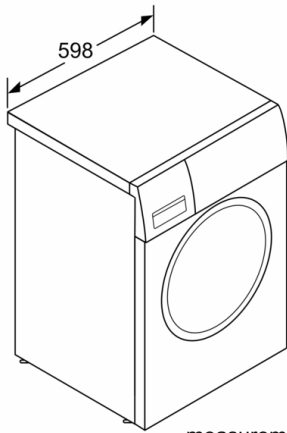

**Serie | 8, washing machine, front loader, 9
kg, 1400 rpm
WAW28620AU**

---

measurements in mm