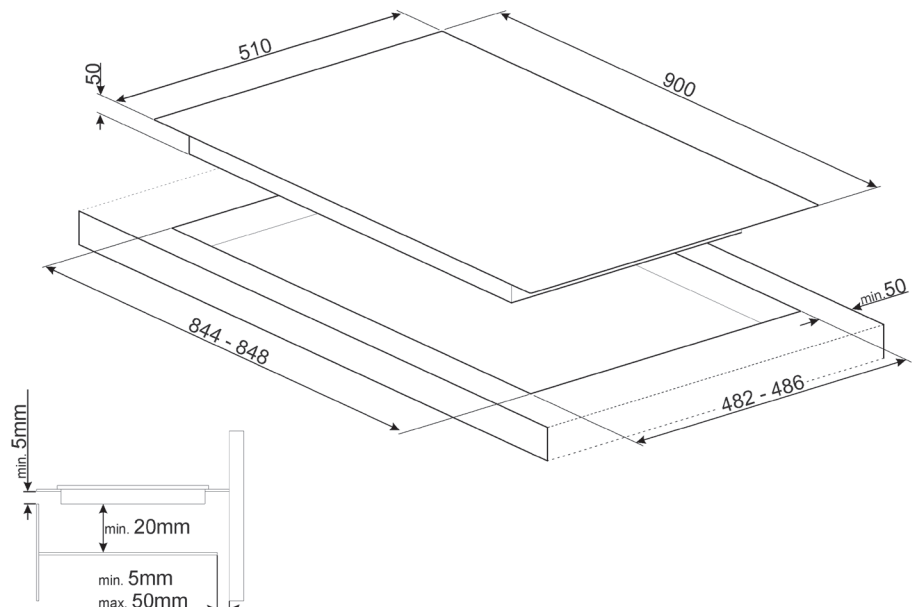

ACTIVE SURFACE CONTROL

Active Surface Control will activate and automatically illuminate the relevant power control, when a pan is placed on the applicable zone

Dimensions	900mmW x 45mmH x 510mmD
Finish	Black ceramic glass surface with copper trim
Capacity	4 zones and 1 burner Centre left (gas burner) 21.6 mj/hr Front centre* 230x180mm 2100W boost 3600W Rear centre *230x180mm 2100W boost 3600W Front right* 230x180mm 2100W boost 3600W Rear right* 230x180mm 2100W boost 3600W *These zones feature Surface Share
Power Levels	9 heat settings per zone + 1 boost setting per zone 3 auto-regulated temperatures 42°C, 70°C, 94°C
Warranty	Five years parts and labour

Colours Available

PM6912WLDRAU
Copper Trim

PM6912WLDXAU
Stainless Steel Trim

PM6912WLDRAU

90CM DOLCE STIL NOVO INDUCTION COMBI COOKTOP WITH GAS BURNER

MADE IN ITALY
Since 1948

COOKTOP FEATURES

Finish	Black ceramic glass surface with copper trim
Installation	Topmount
Size	900mmW x 45mmH x 510mmD
Cutout	848mmW x 486mmD
Capacity	4 zones and 1 burner Centre left (gas burner) 21.6 mj/hr Front centre* 230x180mm 2100W boost 3600W Rear centre *230x180mm 2100W boost 3600W Front right* 230x180mm 2100W boost 3600W Rear right* 230x180mm 2100W boost 3600W *These zones feature Surface Share
Power levels	9 heat settings per zone + 1 boost setting per zone 3 auto-regulated temperatures ∫ 42°C, ∫∫ 70°C, ∫∫∫ 94°C
Timers	3 timers, simultaneous or separate operation independent egg timer
Controls	slider control
Safety	auto pan detection automatic cut-off touch-control lock residual heat indicators automatic spillage stop child safety lock
Power	220–240V, 50/60Hz 7400W 33A
Pan size	automatic pan size recognition
Warranty	Five years parts and labour

PM6912WLDRAU

90CM DOLCE STIL NOVO INDUCTION
COMBI COOKTOP WITH GAS BURNER

MADE IN ITALY

Since 1948

Dimensions	900mmW x 45mmH x 510mmD
Power	220-240V, 50/60Hz 7400W 33A
Warranty	Five years parts and labour